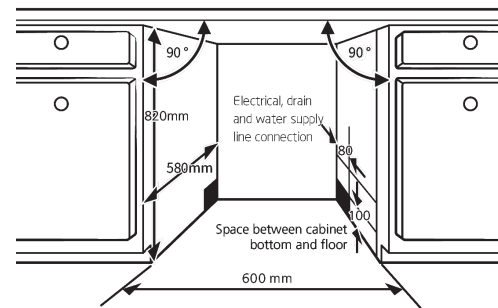

VALERIYA 15

VALERIYA 15 PS

Semi-Integrated Built-In Dishwasher

Capacity (place settings)	15
Energy Efficiency (EU)	A+++
Energy Consumption (KWH)	221 (annual*)
Approx Water Consumption (L)	10L/ cycle (2744L annual*)
Drying Efficiency	A
Noise Level	44 dB(A) re 1 pW
Features	15 sets, 44dB, 3 Layers of Basket with Auto Door Open Function, Touch Control
9 Programs	Auto, Hygiene 72, ECO, Glass, 90 min, 58 min, Rapid, Soak, Self Cleaning
Type of control	Fully Touch Control
Touch button functions	Power, Auto, Hygiene 72, ECO, Glass, 90 min, 58 min, Rapid, Soak, Self-clean, Turbo speed, Auto open, Dual zone wash, Delay -, delay +, Child lock, Start pause
Functions of Display	Program indicator, Function indicator, Remaining programme time and delay time, Error code, Water Faucet, Wash Zone
Water Pressure	0.04 - 1.0 Mpa
Filter type	Standard
Filter material	PP + 30%T + AISI304
Tub material	AISI430+ AISI304
Spray arms	Upper & Lower & Top
Water softener	Yes
Drying system	Residual heating dry, Auto Door Open
Certifications	CE/GS/EMC/CB
Rated Power (W)	1760~2100
Voltage / (V)	220-240V AC
Frequency (Hz)	50
Product Dimension (W X D X H) mm	598 X 570 X 815 mm
Warranty	2 Years on Product
Article No.	539.20.661