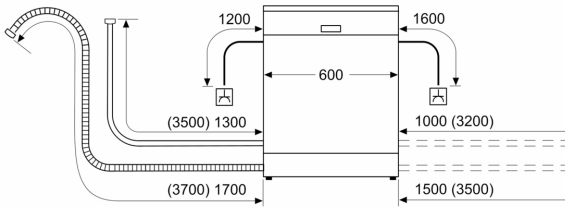

**Series 6, Bosch free-standing
dishwasher, 60 cm, Brushed black
steel anti-fingerprint
SMS6HMC00I**

measurements in mm

⚡ socket
( ) values with extension kit