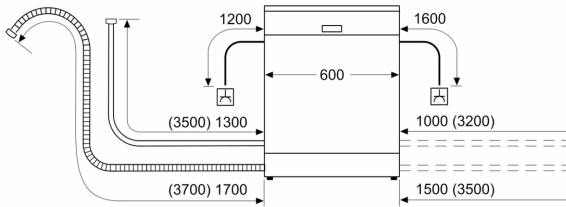

**Series 6, Bosch free-standing
dishwasher, 60 cm, Brushed steel
anti-fingerprint
SMP6HMI00I**

measurements in mm

⏏ socket
( ) values with extension kit